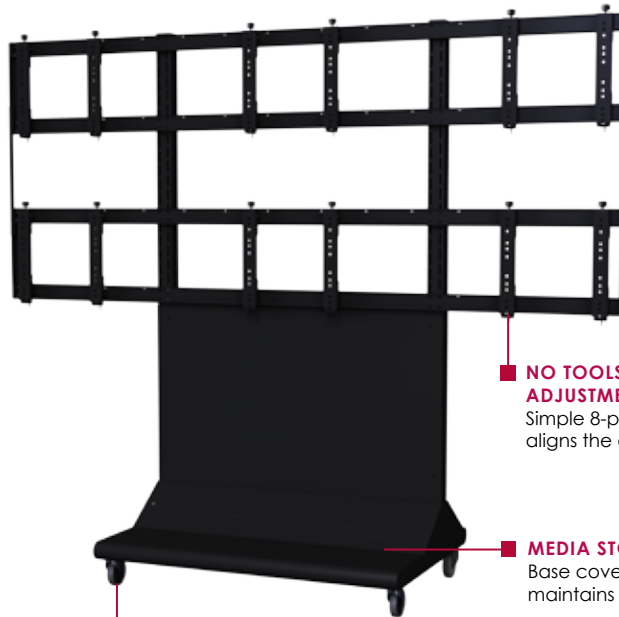

DS-VWC555-3X2

SMARTMOUNT.

Portable Video Wall Cart 3x2 Configuration for 46"-55" Displays

The Peerless-AV® DS-VWC555-3X2 Portable Digital Signage Video Wall Cart provides a free standing portable 3 x 2 video wall solution for any environment. Durable swivel casters provide easy 360° smooth swivel and roll maneuverability. Tool-less 8-point adjustment offers seamless display alignment along with the strength to hold up to 6 displays measuring 46" to 55". In addition, a secure locking mechanism ensures that the displays stay safe while providing the ability to maneuver into the perfect viewing positioning. With strong legs paired with horizontal supports, the video wall cart holds a maximum load of 650lb (295kg).

FEATURES

- Free standing video wall solution for a 3x2 display configuration
- Lockable 5" casters enable safe and easy maneuverability over various flooring surfaces
- Tool-less micro adjustment at 8 points seamlessly aligns the displays
- Cable management through the stand uprights
- Mounting hole patterns of up to 400mm vertically. Additional patterns supported with adaptor plates
- Base cover with internal media player shelf, hides wires for a clean appearance
- Converts from a cart to a stand with additional Peerless-AV feet accessory, ACC310

Display size: 46"-55"

Max load: 650lb (295kg)

NO TOOLS REQUIRED FOR ADJUSTMENT

Simple 8-point micro adjustment aligns the displays seamlessly

MEDIA STORAGE

Base cover with internal media shelf maintains a clean appearance

HEAVY DUTY STEEL CASTERS

5" casters allow the cart to roll easily over various floor surfaces

CLICK: peerless-av.com

CALL: 800.865.2112

FAX: 800.359.6500

peerless-AV®

DS-VWC555-3X2 Portable Video Wall Cart 3x2 Configuration for 46"-55" Displays