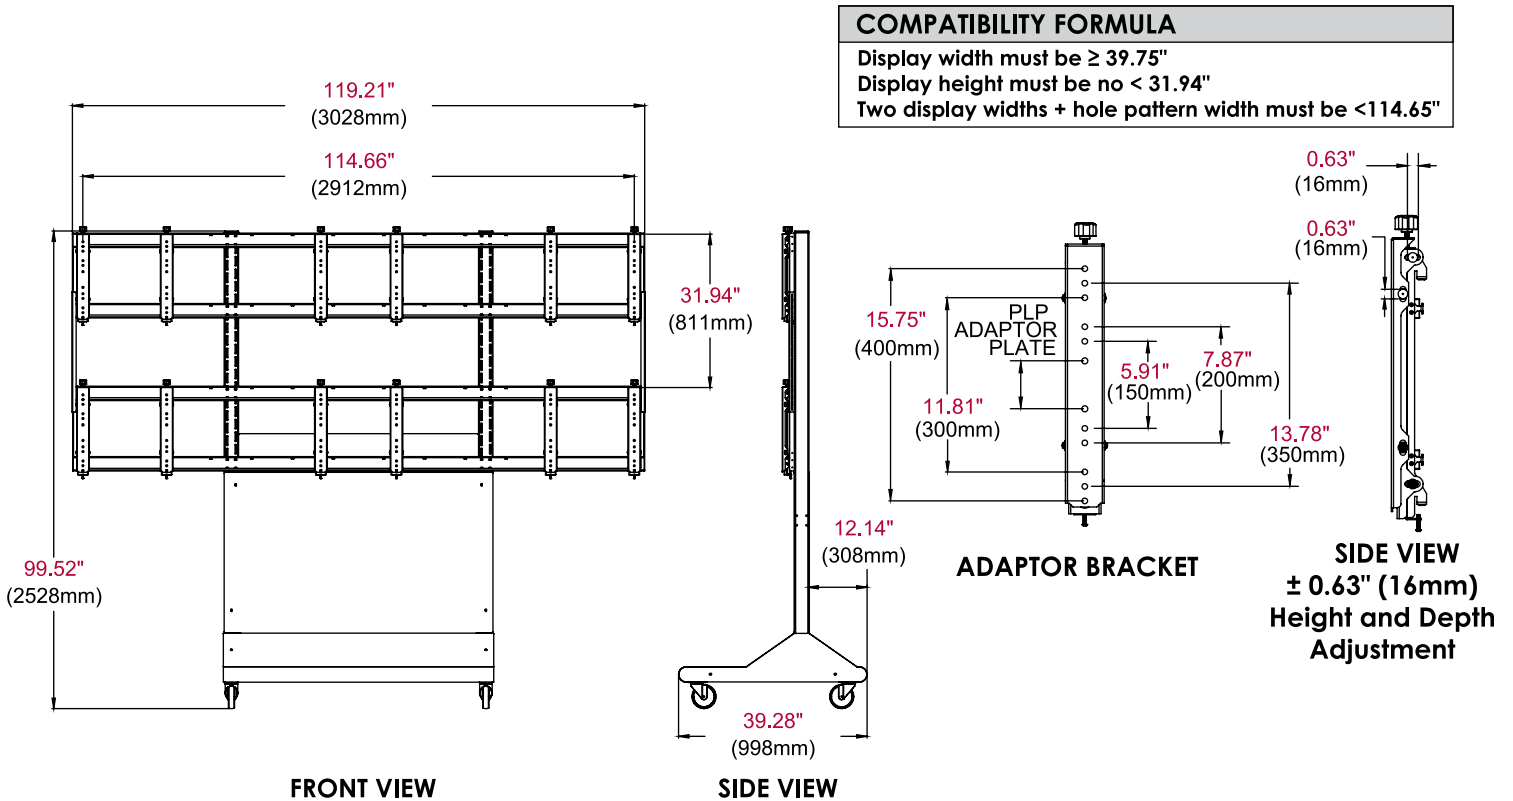

DS-VWC555-3X2 Portable Video Wall Cart 3x2 Configuration for 46"-55" Displays

Product Specifications

	DIMENSIONS (W x H x D)	PRODUCT WEIGHT	LOAD CAPACITY	FINISH	AVAILABLE COLORS
DS-VWC555-3X2	119.21" x 99.52" x 39.28" (3028 x 2528 x 998mm)	369lb (168kg)	650lb (295kg)	Powder Coat	Black

Package Specifications

	PACKAGE SIZE (L x W x H)	PACKAGE SHIP WEIGHT	PACKAGE UPC CODE	PACKAGE CONTENTS	UNITS IN PACKAGE
DS-VWC555-3X2	Box 1: 101" x 37.5" x 12.5" (2565 x 952 x 317mm) Box 2: 121" x 4" x 4" (3073 x 102 x 102mm) Box 3: 121" x 4" x 4" (3073 x 102 x 102mm)	394lb (179kg)	735029298472	Cart, base covers and mounting hardware	1

All dimensions = inch (mm)

ARCHITECTS SPECIFICATIONS

The Portable Video Wall Cart shall be Peerless-AV model DS-VWC555-3X2 and shall be located where indicated on the plans. Assembly and installation shall be done according to instructions provided by the manufacturer.