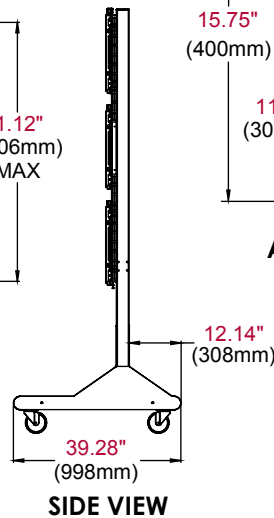

Display size: 46"-55"

Max load: 1000lb (454kg)

FEATURES

- Free standing video wall solution for a 3 x 3 display configuration
- Lockable 5" casters enable safe and easy maneuverability over various flooring surfaces
- Displays are height adjustable
- Tool-less micro-adjustments at 8 points seamlessly align the displays
- Cable management through the stand uprights
- Mounting hole patterns of up to 400mm vertically. Additional patterns supported with adapter plates
- Base cover with internal media player shelf, hides wires for a clean appearance
- Converts from a cart to a stand with additional Peerless-AV leg accessory leveler, ACC310

Product Specifications

	DIMENSIONS (W x H x D)	PRODUCT WEIGHT	LOAD CAPACITY	FINISH	AVAILABLE COLORS
DS-VWC655-3X3	119.21" x 99.52" x 39.28" (3028 x 2528 x 998mm)	370lb (168kg)	1000lb (454kg)	Powder Coat	Black

Package Specifications

	PACKAGE SIZE (L x W x H)	PACKAGE SHIP WEIGHT	PACKAGE UPC CODE	PACKAGE CONTENTS	UNITS IN PACKAGE
DS-VWC655-3X3	Box 1: 101" x 37.5" x 12.5" (2565 x 952 x 317mm) Box 2: 121" x 4" x 4" (3073 x 102 x 102mm) Box 3: 121" x 4" x 4" (3073 x 102 x 102mm)	385lb (175kg)	735029282648	Cart frame, 5" casters, adapter brackets, cart base cover and mounting hardware	1

All dimensions = inch (mm)

COMPATIBILITY FORMULA
 Screen width must be $\geq 39.75"$
 Screen height must be $\leq 27.68"$
 Two screen widths + hole pattern width must be $< 114.65"$

ARCHITECTS SPECIFICATIONS