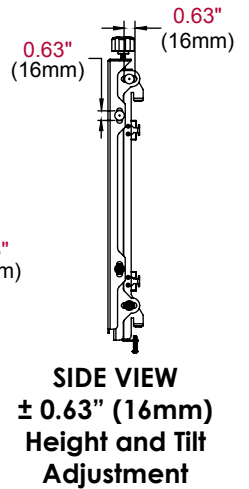

Product Specifications

	DIMENSIONS (W x H x D)	PRODUCT WEIGHT	LOAD CAPACITY	FINISH	AVAILABLE COLORS
DS-VWC655-3X3	119.21" x 99.52" x 39.28" (3028 x 2528 x 998mm)	370lb (168kg)	1000lb (454kg)	Powder Coat	Black

Package Specifications

	PACKAGE SIZE (L x W x H)	PACKAGE SHIP WEIGHT	PACKAGE UPC CODE	PACKAGE CONTENTS	UNITS IN PACKAGE
DS-VWC655-3X3	Box 1: 101" x 37.5" x 12.5" (2565 x 952 x 317mm) Box 2: 121" x 4" x 4" (3073 x 102 x 102mm) Box 3: 121" x 4" x 4" (3073 x 102 x 102mm)	385lb (175kg)	735029282648	Cart frame, 5" casters, adapter brackets, cart base cover and mounting hardware	1

All dimensions = inch (mm)

COMPATIBILITY FORMULA
 Screen width must be $\geq 39.75"$
 Screen height must be $\leq 27.68"$
 Two screen widths + hole pattern width must be $< 114.65"$

ARCHITECTS SPECIFICATIONS