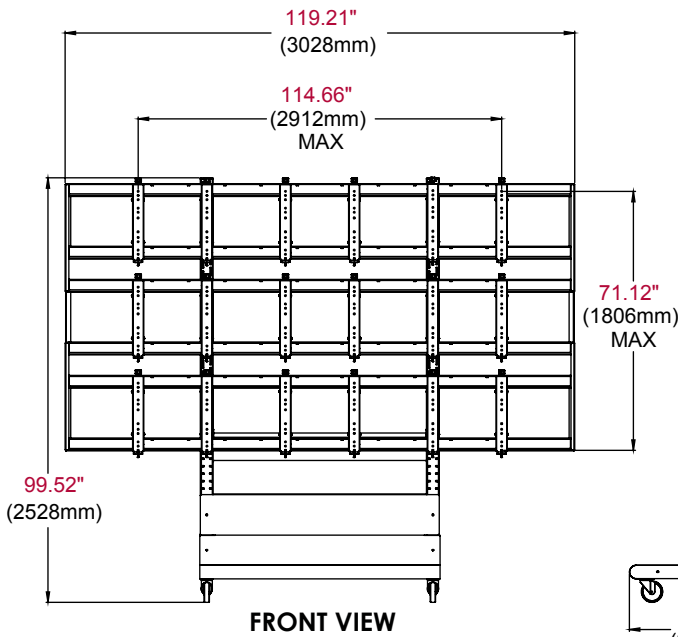

Display size: 46"-55"

Max load: 1000lb (454kg)

FEATURES

- Free standing video wall solution for a 3 x 3 display configuration
- Lockable 5" casters enable safe and easy maneuverability over various flooring surfaces
- Displays are height adjustable
- Tool-less micro-adjustments at 8 points seamlessly align the displays
- Cable management through the stand uprights
- Mounting hole patterns of up to 400mm vertically. Additional patterns supported with adapter plates
- Base cover with internal media player shelf, hides wires for a clean appearance
- Converts from a cart to a stand with additional Peerless-AV leg accessory leveler, ACC310

Product Specifications

	DIMENSIONS (W x H x D)	PRODUCT WEIGHT	LOAD CAPACITY	FINISH	AVAILABLE COLORS
DS-VWC655-3X3	119.21" x 99.52" x 39.28" (3028 x 2528 x 998mm)	370lb (168kg)	1000lb (454kg)	Powder Coat	Black

Package Specifications

	PACKAGE SIZE (L x W x H)	PACKAGE SHIP WEIGHT	PACKAGE UPC CODE	PACKAGE CONTENTS	UNITS IN PACKAGE
DS-VWC655-3X3	Box 1: 101" x 37.5" x 12.5" (2565 x 952 x 317mm) Box 2: 121" x 4" x 4" (3073 x 102 x 102mm) Box 3: 121" x 4" x 4" (3073 x 102 x 102mm)	385lb (175kg)	735029282648	Cart frame, 5" casters, adapter brackets, cart base cover and mounting hardware	1

All dimensions = inch (mm)

COMPATIBILITY FORMULA
 Screen width must be $\geq 39.75"$
 Screen height must be $\leq 27.68"$
 Two screen widths + hole pattern width must be $< 114.65"$

ARCHITECTS SPECIFICATIONS