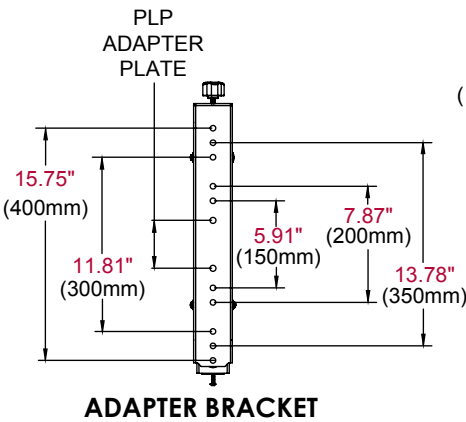

DS-VWC655-3X3 Universal 3 x 3 Video Wall Cart for 46" to 55" Flat Panel Displays

Product Specifications

	DIMENSIONS (W x H x D)	PRODUCT WEIGHT	LOAD CAPACITY	FINISH	AVAILABLE COLORS
DS-VWC655-3X3	119.21" x 99.52" x 39.28" (3028 x 2528 x 998mm)	370lb (168kg)	1000lb (454kg)	Powder Coat	Black

Package Specifications

	PACKAGE SIZE (L x W x H)	PACKAGE SHIP WEIGHT	PACKAGE UPC CODE	PACKAGE CONTENTS	UNITS IN PACKAGE
DS-VWC655-3X3	Box 1: 101" x 37.5" x 12.5" (2565 x 952 x 317mm) Box 2: 121" x 4" x 4" (3073 x 102 x 102mm) Box 3: 121" x 4" x 4" (3073 x 102 x 102mm)	385lb (175kg)	735029282648	Cart frame, 5" casters, adapter brackets, cart base cover and mounting hardware	1

All dimensions = inch (mm)

COMPATIBILITY FORMULA
Screen width must be $\geq 39.75"$
Screen height must be $\leq 27.68"$
Two screen widths + hole pattern width must be $< 114.65"$

ARCHITECTS SPECIFICATIONS

The Universal 3 x 3 Video Wall Cart shall be Peerless-AV model DS-VWC655-3X3 and shall be located where indicated on the plans. It shall be constructed of heavy gauge steel. The finish shall be scratch resistant black fused epoxy. Assembly and installation shall be done according to instructions provided by the manufacturer.